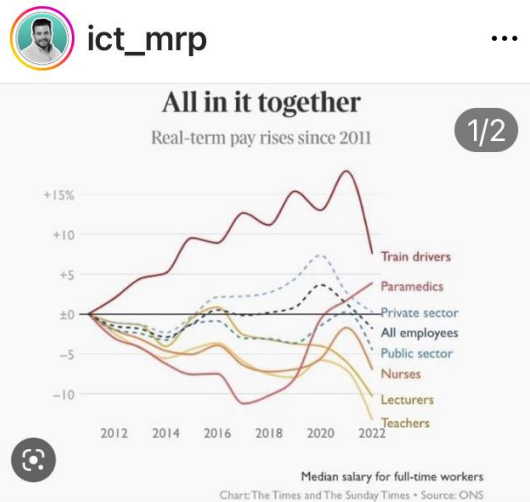

Ashford Park Primary School

'Inspiring a love for lifelong learning'

Tuesday 31st January 2023

Dear parents / carers.

The NEU declared strike action will be taking place on Wednesday 1st February 2023. We await to hear if the remaining three planned dates for schools in the South East will take place on the 2nd, 15th and 18th March.

There is continued debate in the press about why these strikes are taking place. Teachers have chosen to strike due to the chronic underfunding of schools, including Teacher pay which is one symptom of this underfunding, which also negatively impacts on Teacher recruitment. The majority of teachers feel that our children's education is being damaged every day by strained school budgets and that this is no longer acceptable.

Our staff have no obligation to tell us if they will be striking, therefore please see the following table which indicates which classes will be closed to pupils on Wednesday 1st February. Further classes will also close if the class teacher does not come to school and we will send a Parent Mail to inform you that the class is closed as close to the start of the school day as possible. **Because of this uncertainty, we recommend that you make alternative childcare arrangements at least for Wednesday 1st February 2023.**