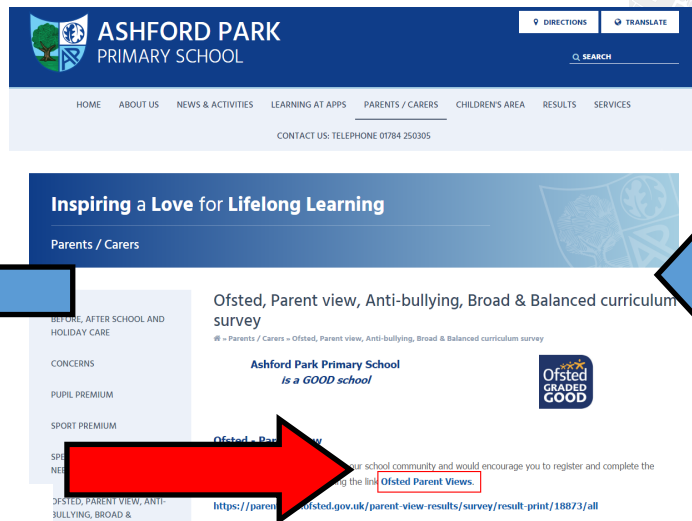

Goto
[https://
www.ashford-
park.surrey.sch.uk](https://www.ashford-park.surrey.sch.uk)

Scroll down and
click on the
ofsted link

Login to Parent
View or if not
registered click
link to register

Click the link to
register and
complete the parent
view Survey

Check email and
complete
registration

Click Home
and
Give your
views now