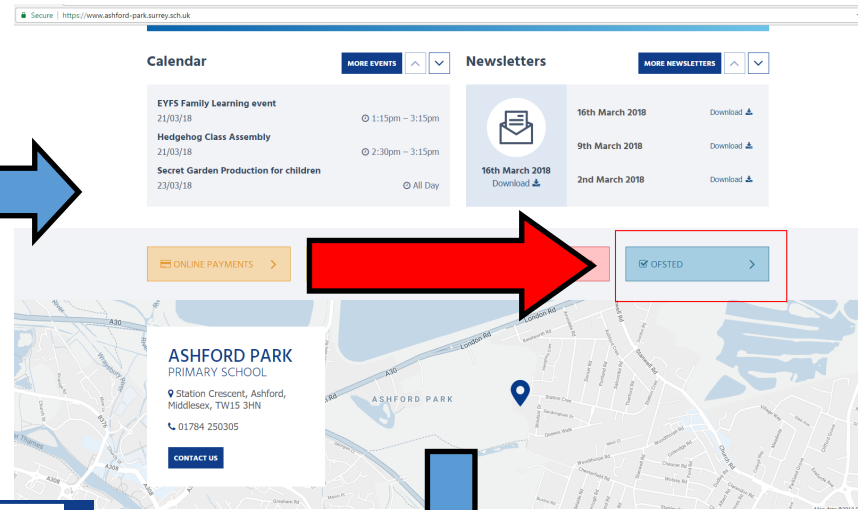

Goto
[https://
www.ashford-
park.surrey.sch.uk](https://www.ashford-park.surrey.sch.uk)

Scroll down and
click on the
ofsted link

Login to Parent
View or if not
registered click
link to register

Click the link to
register and
complete the parent
view Survey