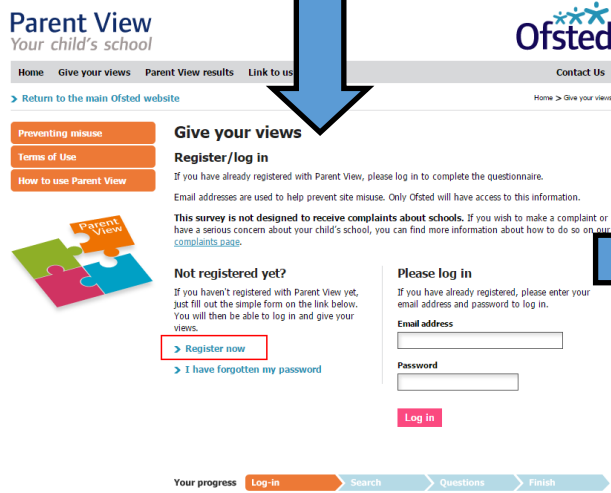

Goto
[https://
www.ashford-
park.surrey.sch.uk](https://www.ashford-park.surrey.sch.uk)

Scroll down and
click on the
ofsted link

Login to Parent
View or if not
registered click
link to register

Click the link to
register and
complete the parent
view Survey

Check email and
complete
registration

Click Home
and
Give your
views now